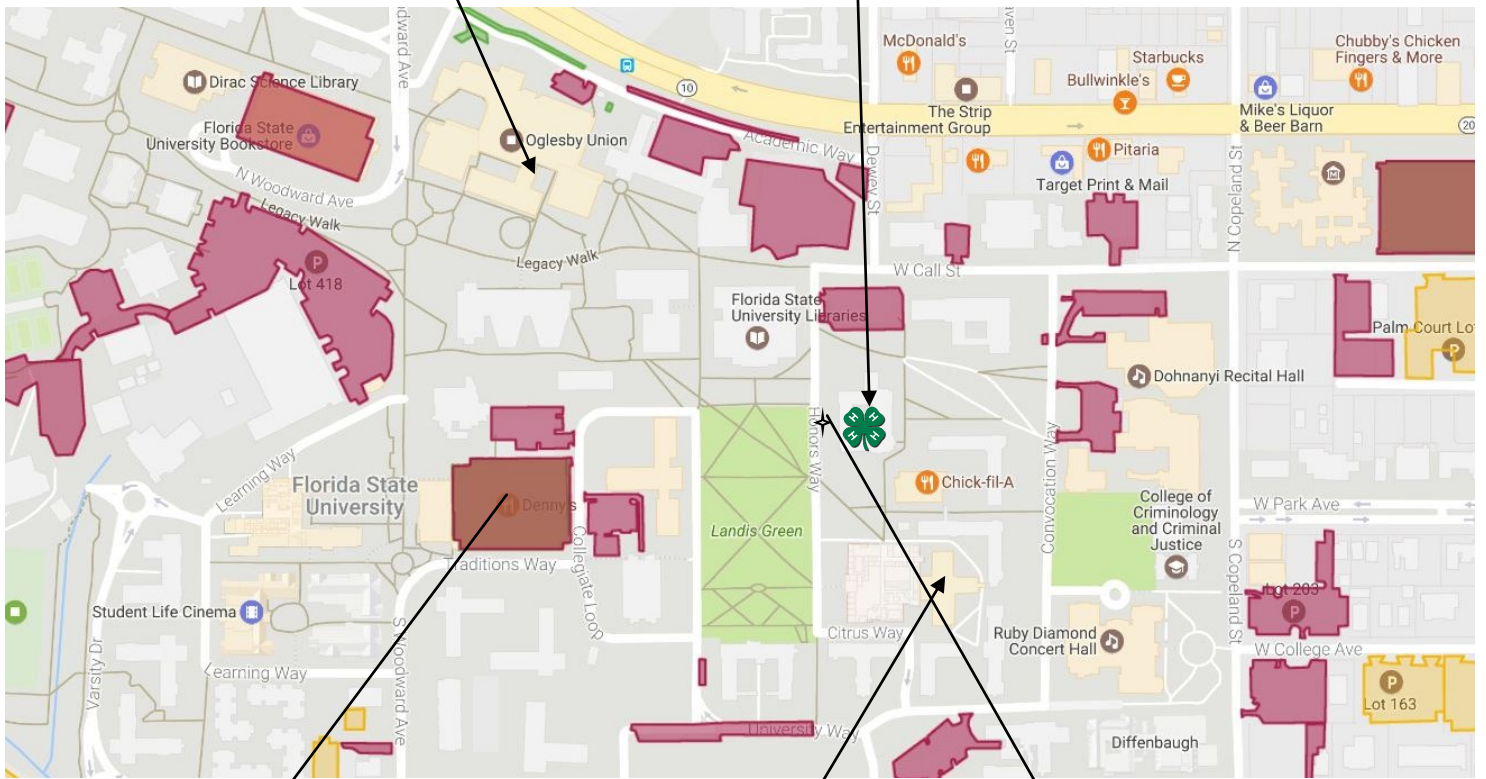

FSU Campus Map

Movie Theatre

Cawthon Hall

Pink Area are parking lots. Passes will be available

Parking Garage

Suwannee Dining

Check in-across from
Landis Green