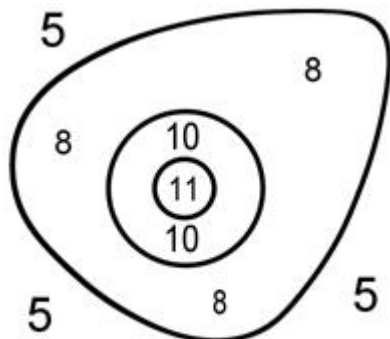

FITA

Center 10 will be scored 10 and marked as an X for both re-curve and compound.

If the arrow shaft touches a line, it will score the next highest score.

3D

If the arrow shaft touches a line, it will score the next highest score.

Arrow must hit "hair". If arrow hits horn, hoof, rock, or dirt mound it scores zero.

IBO Scoring

If a target has a 12 or 14 ring, these will not be used for scoring.

FIELD

If the arrow shaft touches a line, it will score the next highest score.

Center will be scored 5 and marked as an X.